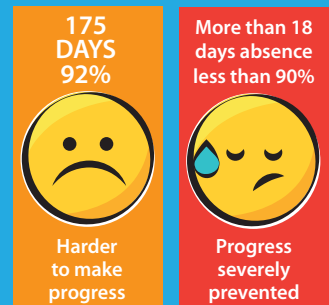

AIM FOR 100% ATTENDANCE

DARTON COLLEGE

Darton College, Ballfield Lane, Darton, Barnsley, South Yorkshire, S75 5EF